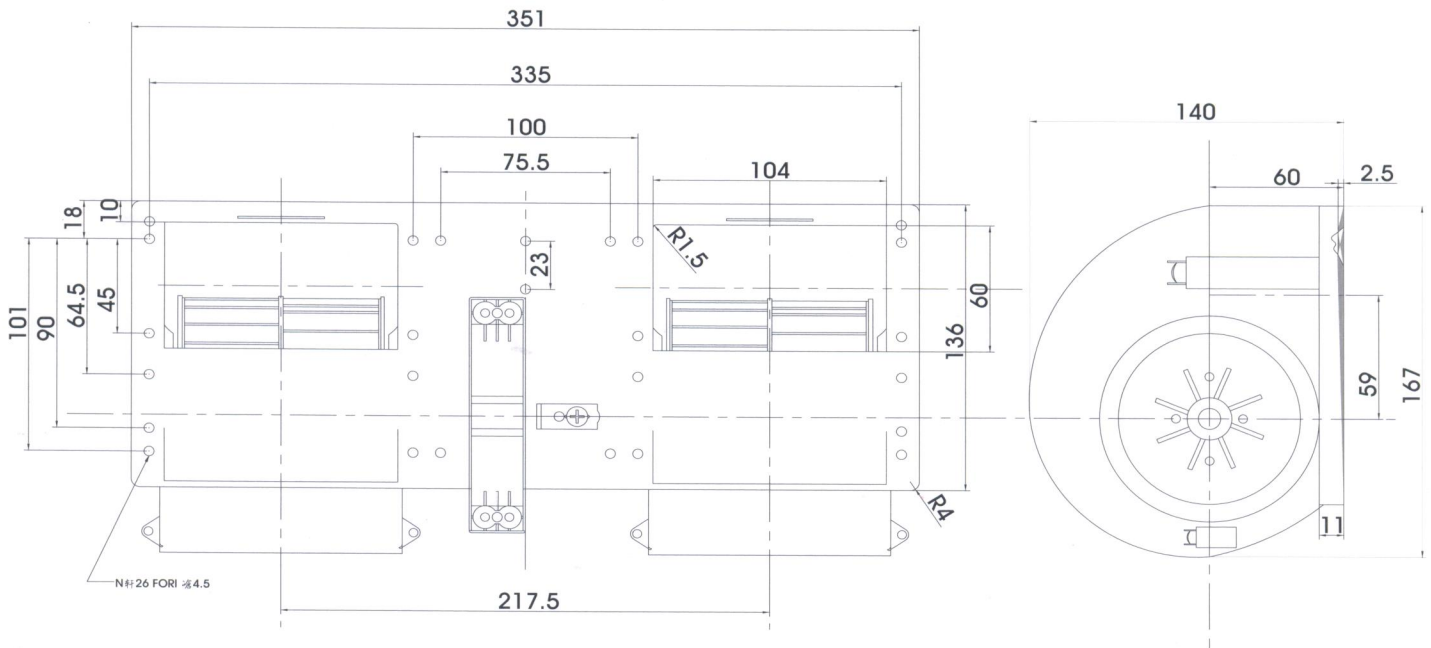

ELECTRIC BLOWER

JG-B-3003A-R3 12V
 JG-B-3003B-R3 24V

(BLOWER WITH RESISTOR)

SPECIFICATIONS

MOTOR	MAX. CURRENT	MOTOR INPUT	SPEED	WEIGHT
MP-1804A (12V) MP-1804B (24V)	23 AMPS (12V) 10.5 AMPS (24V)	280 WATTS (12V) 225WATTS (24V)	3300 RPM 3300 RPM	1470GMS 1470GMS
LIFE	RATING	TORGUE	AIRFLOW	
>5000 HRS	CONTINUOUS	4.8KG/CM	1000M ³ /H (0 PASCALS)	