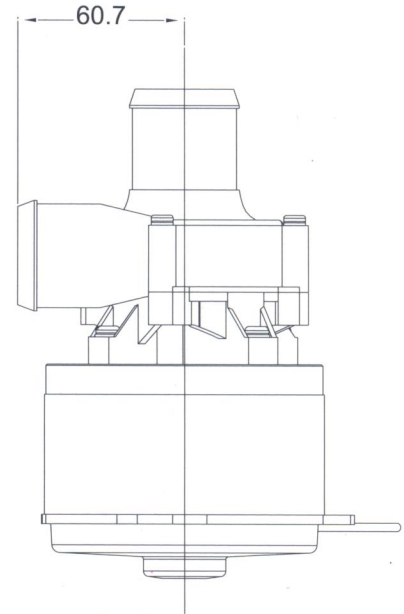

# ELECTRIC BLOWER

**JGWP-0003A 12V**  
**JGWP-0003B 24V**

(WATER PUMP)

## SPECIFICATIONS

MOTOR	MAX. CURRENT	MOTOR INPUT	SPEED	WEIGHT
JGWP-0003A (12V) JGWP-0003B (24V)	11 AMPS (12V) 5.5 AMPS (24V)	130 WATTS	4000 RPM	1750 GMS
LIFE	RATING	TORQUE	WATER FLOW	
>6500 HRS	CONTINUOUS	2 KG-CM	96 Liter/Min	