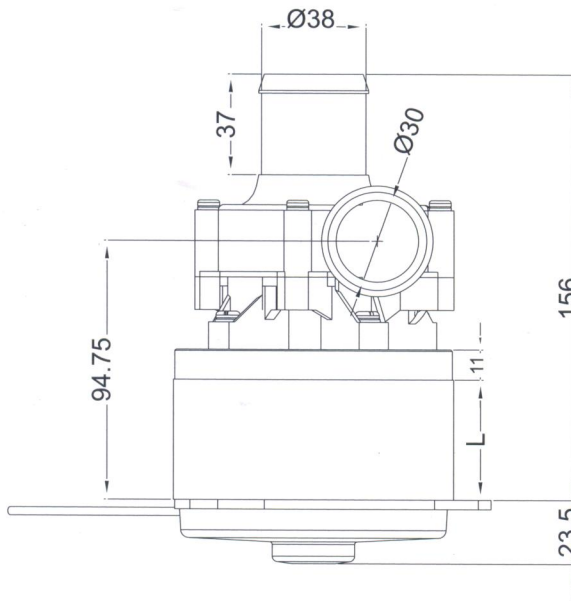

# ELECTRIC BLOWER

**JGWP-0003A 12V**  
**JGWP-0003B 24V**

(WATER PUMP)

## SPECIFICATIONS

MOTOR	MAX. CURRENT	MOTOR INPUT	SPEED	WEIGHT
JGWP-0003A (12V) JGWP-0003B (24V)	11 AMPS (12V) 5.5 AMPS (24V)	130 WATTS	4000 RPM	1750 GMS
LIFE	RATING	TORQUE	WATER FLOW	
>6500 HRS	CONTINUOUS	2 KG-CM	96 Liter/Min	