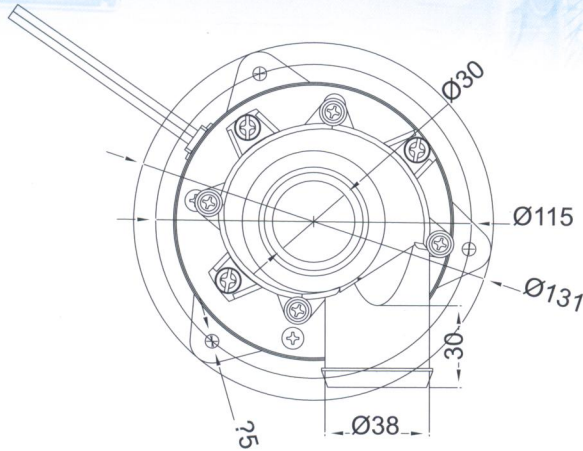

# ELECTRIC BLOWER

**JGWP-0003A 12V**  
**JGWP-0003B 24V**

(WATER PUMP)

## SPECIFICATIONS

MOTOR	MAX. CURRENT	MOTOR INPUT	SPEED	WEIGHT
JGWP-0003A (12V) JGWP-0003B (24V)	11 AMPS (12V) 5.5 AMPS (24V)	130 WATTS	4000 RPM	1750 GMS
LIFE	RATING	TORQUE	WATER FLOW	
>6500 HRS	CONTINUOUS	2 KG-CM	96 Liter/Min	